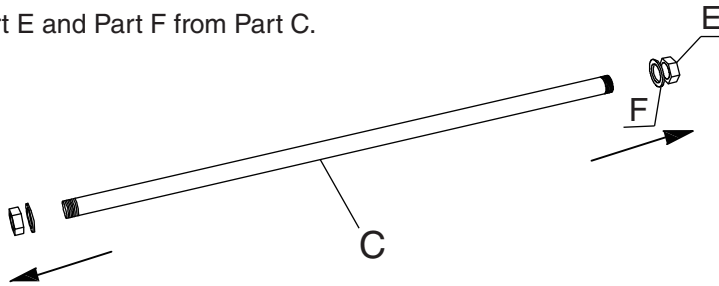

OUTDOOR PATIO POLYWOOD TABLE ASSEMBLY INSTRUCTIONS

Assembly Instructions

- Prior to assembly, ensure that you lay out and identify all the parts listed in the parts list.
- Tighten all nuts and bolts securely. Hand-tighten all bolts before use. Avoid using power tools or applying excessive force during assembly and bolt tightening.
- If you encounter any difficulties during assembly or if any part is missing or damaged, please don't hesitate to contact our customer service team via email at info@kozyard.com or by calling our toll-free number at 866-355-0018.

1. Detach Part E and Part F from Part C.

2. Attach Part C to Part A using Screw E and Washer F as shown in the diagram.

Part list

	A
	1pc
Table Top	
	B
	1pc
Leg	
	C
	1pc
Bar	
	E
	2pc
Screw	
	F
	2pc
Washer	
	D
	1pc
Base	
	Wrench

Reminder: All parts must be placed on carpet during assembly.

3. Place Part B on the Part A to cover Part C as shown in diagram.

Reminder: All parts must be placed on carpet during assembly.

4. Place Part D on Part B, then secure Part D using Screw E and Washer F as shown in the diagram.