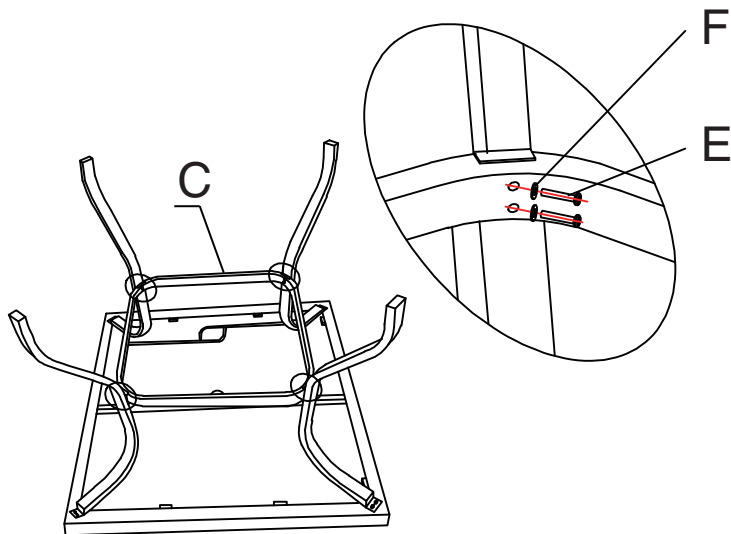

Part list

| Part | Description | Qty |
|------|---|-----|
| A |  Top | 1 |
| B |  Leg | 4 |
| C |  Leg Connector | 1 |
| D |  M6X15 Screws | 8 |
| E |  M6X28 Screws | 8 |
| F |  Washer | 16 |
| G |  Allen key | 1 |
| | | |

1. Connect the top (Part A) and legs (Part B) using Screws (D) and Washers (F) as illustrated in the diagram.

Reminder: All parts must be put on the carpet in the assembly.

2. Connect the leg connector (Part C) with the legs (Part B) using screws (E) and washer (F) as indicated in the diagram.