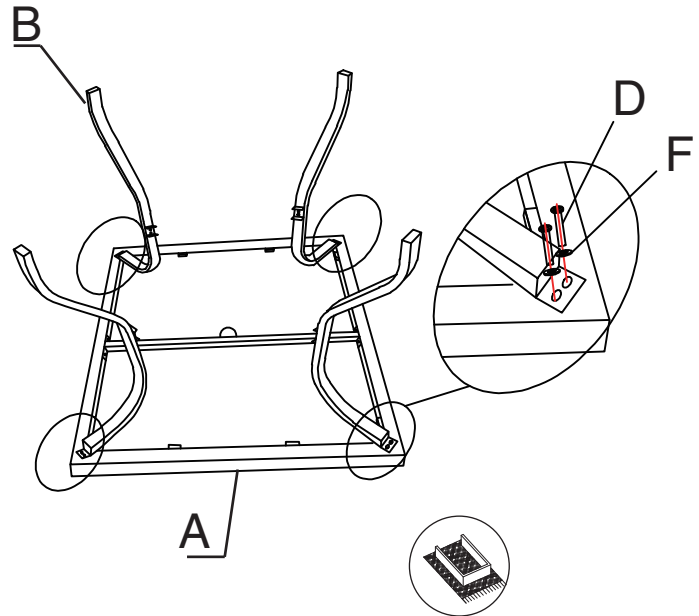

PATIO DINING SQUARE TABLE

ASSEMBLY MANUAL

KOZYARD LLC PRODUCTS
WWW.KOZYARD.COM

Copyright 2016 - 2023 Kozyard LLC. | All Rights Reserved.
Version:20231006

Assembly Instructions

- Prior to assembly, ensure that you lay out and identify all the parts listed in the parts list.
- Tighten all nuts and bolts securely. Hand-tighten all bolts before use. Avoid using power tools or applying excessive force during assembly and bolt tightening.
- If you encounter any difficulties during assembly or if any part is missing or damaged, please don't hesitate to contact our customer service team via email at info@kozyard.com or by calling our toll-free number at 866-355-0018.

Part list

| Part | Description | Qty |
|------|---|-----|
| A |  Top | 1 |
| B |  Leg | 4 |
| C |  Leg Connector | 1 |
| D |  M6X15 Screws | 8 |
| E |  M6X28 Screws | 8 |
| F |  Washer | 16 |
| G |  Allen key | 1 |
| | | |

1. Connect the top (Part A) and legs (Part B) using Screws (D) and Washers (F) as illustrated in the diagram.

Reminder: All parts must be put on the carpet in the assembly.

2. Connect the leg connector (Part C) with the legs (Part B) using screws (E) and washer (F) as indicated in the diagram.